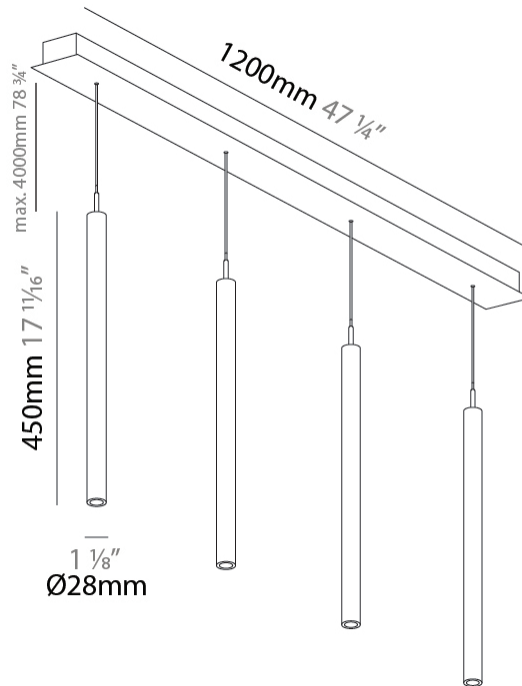

GENERAL

Series: G-Mini Channel
Subseries: G-Mini Channel Hangover
Partner: Prolicht
Division: Architectural
Installation: Suspension
Product Type: Clusters
Mounting Location: Ceiling
Light Distribution: Direct

PHYSICAL

Shape: Cylinder
Diameter (mm): 28
Diameter (in): 1 1/8
Length (mm): 1200
Length (in): 47 1/4
Height (mm): 450
Height (in): 17 11/16
Diffuser: Shine Ring - NOR / OPL / YEL / ORA / RED / BLU / GRN
Fixture Finish: SSR / BKV / CWI / CRY / HAB / UFT / ITA / RUA / FTG / MYG / LOD / PUS / FRO / FUP / KIA / POP / BLS / SPG / MEY / GOH / CHC / COM / ABZ / JAG / OBR / MOS / ROR
Accent Finish: NOF / COP / MIR / SSS
Fixture Material: Extruded Aluminum / Steel
Cable Details: 2000mm/78 3/4" / 4000mm/157 1/2" - Cable, Black, Green, Orange, Red, White

ELECTRICAL

Lamp Type: LED (Zhaga Standard)
Input Wattage (W): 26
Total Output Wattage (W): 23.7
Dimming: Tri-Mode (Non-Dimming and Phase Dimming (120Vac only) and 0-10V Dimming)
Driver Included: Yes
Driver Location: Integrated
Driver Type: Constant Current - Universal
Driver Class: Class 2
Input Voltage (V): 120 - 277

LED

Color Temperature (°K): 2700 / 3000 / 3500 / 4000
Max. Delivered Lumen (lm): 1546 / 1615 / 1705 / 1751
Nominal Lumen (lm): 1840 / 1949 / 2057 / 2112
CRI: >90 CRI
Lamp Life (hrs): 50000

OPTICAL

Beam Angle: 20 / 26 / 56

RATINGS AND CERTIFICATIONS

Certified By: Certified for North American Standards
IP rating: IP20